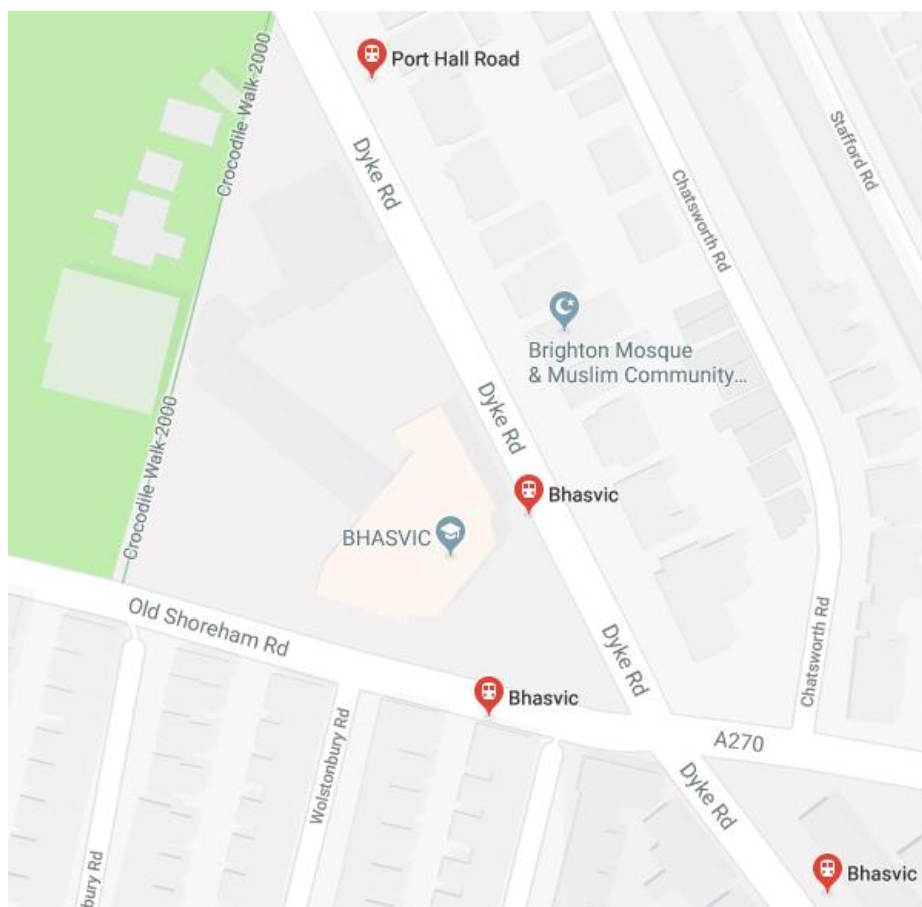

BHASVIC

Travel Information for Hirers

We encourage hirers to reach us using public transport, by bicycle, or on foot. Using these forms of transport the site is very accessible from the city centre. There are sheltered bike sheds in the piazza with ample locking rails, monitored by CCTV.

Bus Links

BHASVIC is fortunate enough to be served by numerous routes, with three bus stops metres from the front entrance (see below)

All of the following services can get you here: **21e, 27, 27b, 27c, 55, 56, 56e, 59, 59a, 73, 77, 91**

To easily plan your journey, visit www.buses.co.uk

Visitors Parking

Disabled parking is available in both the upper and lower car parks, accesible via Old Shoreham Road.

There are very limited parking spaces on site, available strictly on a first-come-first-served basis to visitors. Parking is free, and must be in the designated bays.

Scooters and bikes can be left to the side of the main building next to the car park.

Alternatively there is metered parking available on the streets around BHASVIC:

Train

BHASVIC is a 15-20 minute walk from Brighton Train Station.