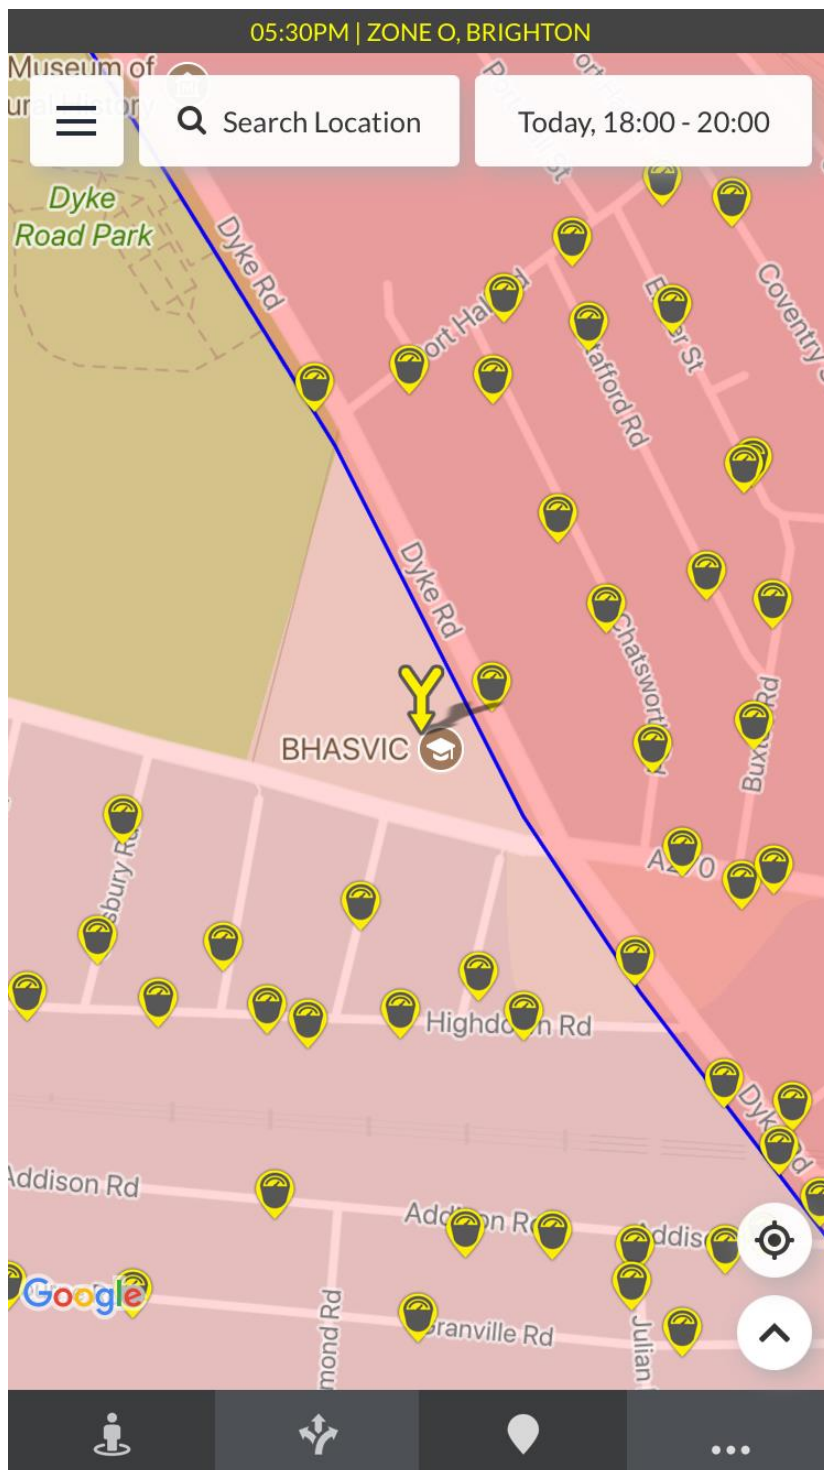

Bus Links

BHASVIC is fortunate enough to be served by numerous routes, with three bus stops metres from the front entrance (see below)

All of the following services can get you here: **21e, 27, 27b, 27c, 55, 56, 56e, 59, 59a, 73, 77, 91**

To easily plan your journey, visit www.buses.co.uk

Visitors Parking

Disabled parking is available in both the upper and lower car parks, accesible via Old Shoreham Road.

There are very limited parking spaces on site, available strictly on a first-come-first-served basis to visitors. Parking is free, and must be in the designated bays.

Scooters and bikes can be left to the side of the main building next to the car park.

Alternatively there is metered parking available on the streets around BHASVIC:

Train

BHASVIC is a 15-20 minute walk from Brighton Train Station.